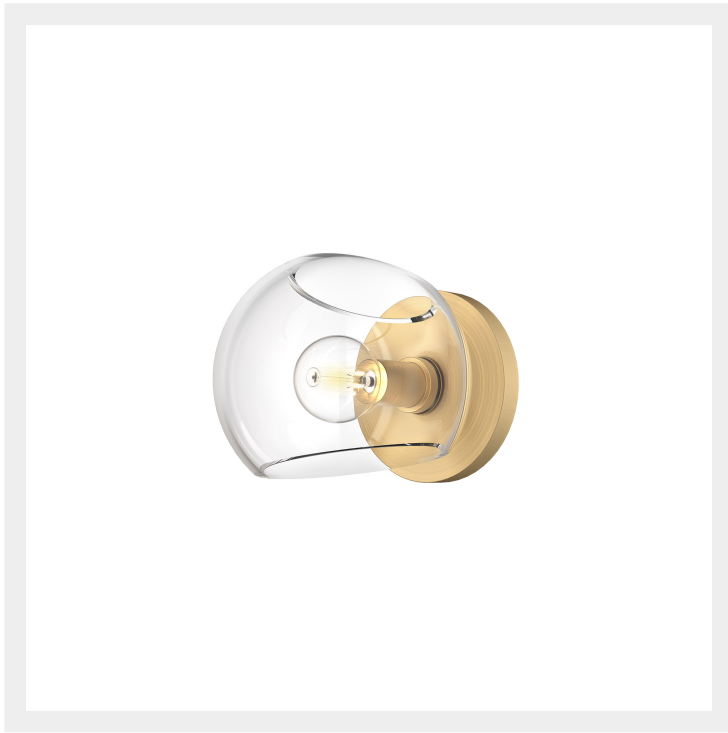

alora mood

P. 1.855.855.8926

CANADA: 19054 28TH Avenue Surrey - BC V3Z 6M3

USA: 3035 E. Lone Mountain Rd - Las Vegas, NV, 89081

WILLOW WV548006

FIXTURE DIMENSIONS	W6" x H5" x E6-5/8"
HEIGHT FROM CENTER	2-3/4"
EXTENSION	6-5/8"
LAMP TYPE	E12
MAX WATTAGE	60W
BULB QTY	1
BULBS INCLUDED	No
VOLTAGE	120V
GLASS DETAILS	Clear, Copper, Opal or Smoked Glass
MATERIAL	Glass; Steel;
INSTALL OPTIONS	Horizontal/Vertical; Wall;
LOCATION	Damp
CANOPY DIMENSIONS	D4-3/4" x E5/8"
PAINT FINISH	BG01; MB01;

[D - Diameter, L - Length, W - Width, H - Height, E - Extension]

AVAILABLE FINISHES:

*For complete warranty terms, please visit: www.aloralighting.com/warranty

WWW.ALORAMOOD.COM

© 2022 KUZCO LIGHTING. ALL RIGHTS RESERVED.