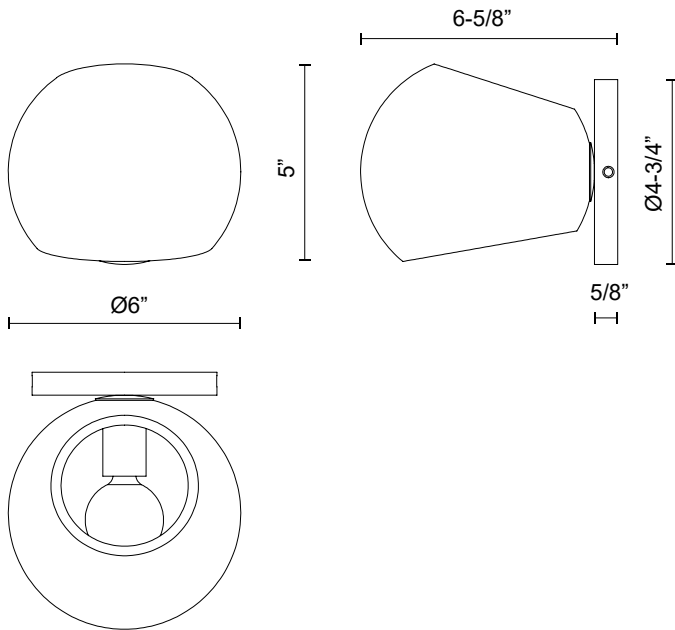

alora mood

P. 1.855.855.8926

CANADA: 19054 28TH Avenue Surrey - BC V3Z 6M3

USA: 3035 E. Lone Mountain Rd - Las Vegas, NV, 89081

WILLOW WV548006

FIXTURE DIMENSIONS	W6" x H5" x E6-5/8"
HEIGHT FROM CENTER	2-3/4"
EXTENSION	6-5/8"
LAMP TYPE	E12
MAX WATTAGE	60W
BULB QTY	1
BULBS INCLUDED	No
VOLTAGE	120V
GLASS DETAILS	Clear, Copper, Opal or Smoked Glass
MATERIAL	Glass; Steel;
INSTALL OPTIONS	Horizontal/Vertical; Wall;
LOCATION	Damp
CANOPY DIMENSIONS	D4-3/4" x E5/8"
PAINT FINISH	BG01; MB01;

[D - Diameter, L - Length, W - Width, H - Height, E - Extension]

AVAILABLE FINISHES:

*For complete warranty terms, please visit: www.aloralighting.com/warranty

WWW.ALORAMOOD.COM

© 2022 KUZCO LIGHTING. ALL RIGHTS RESERVED.